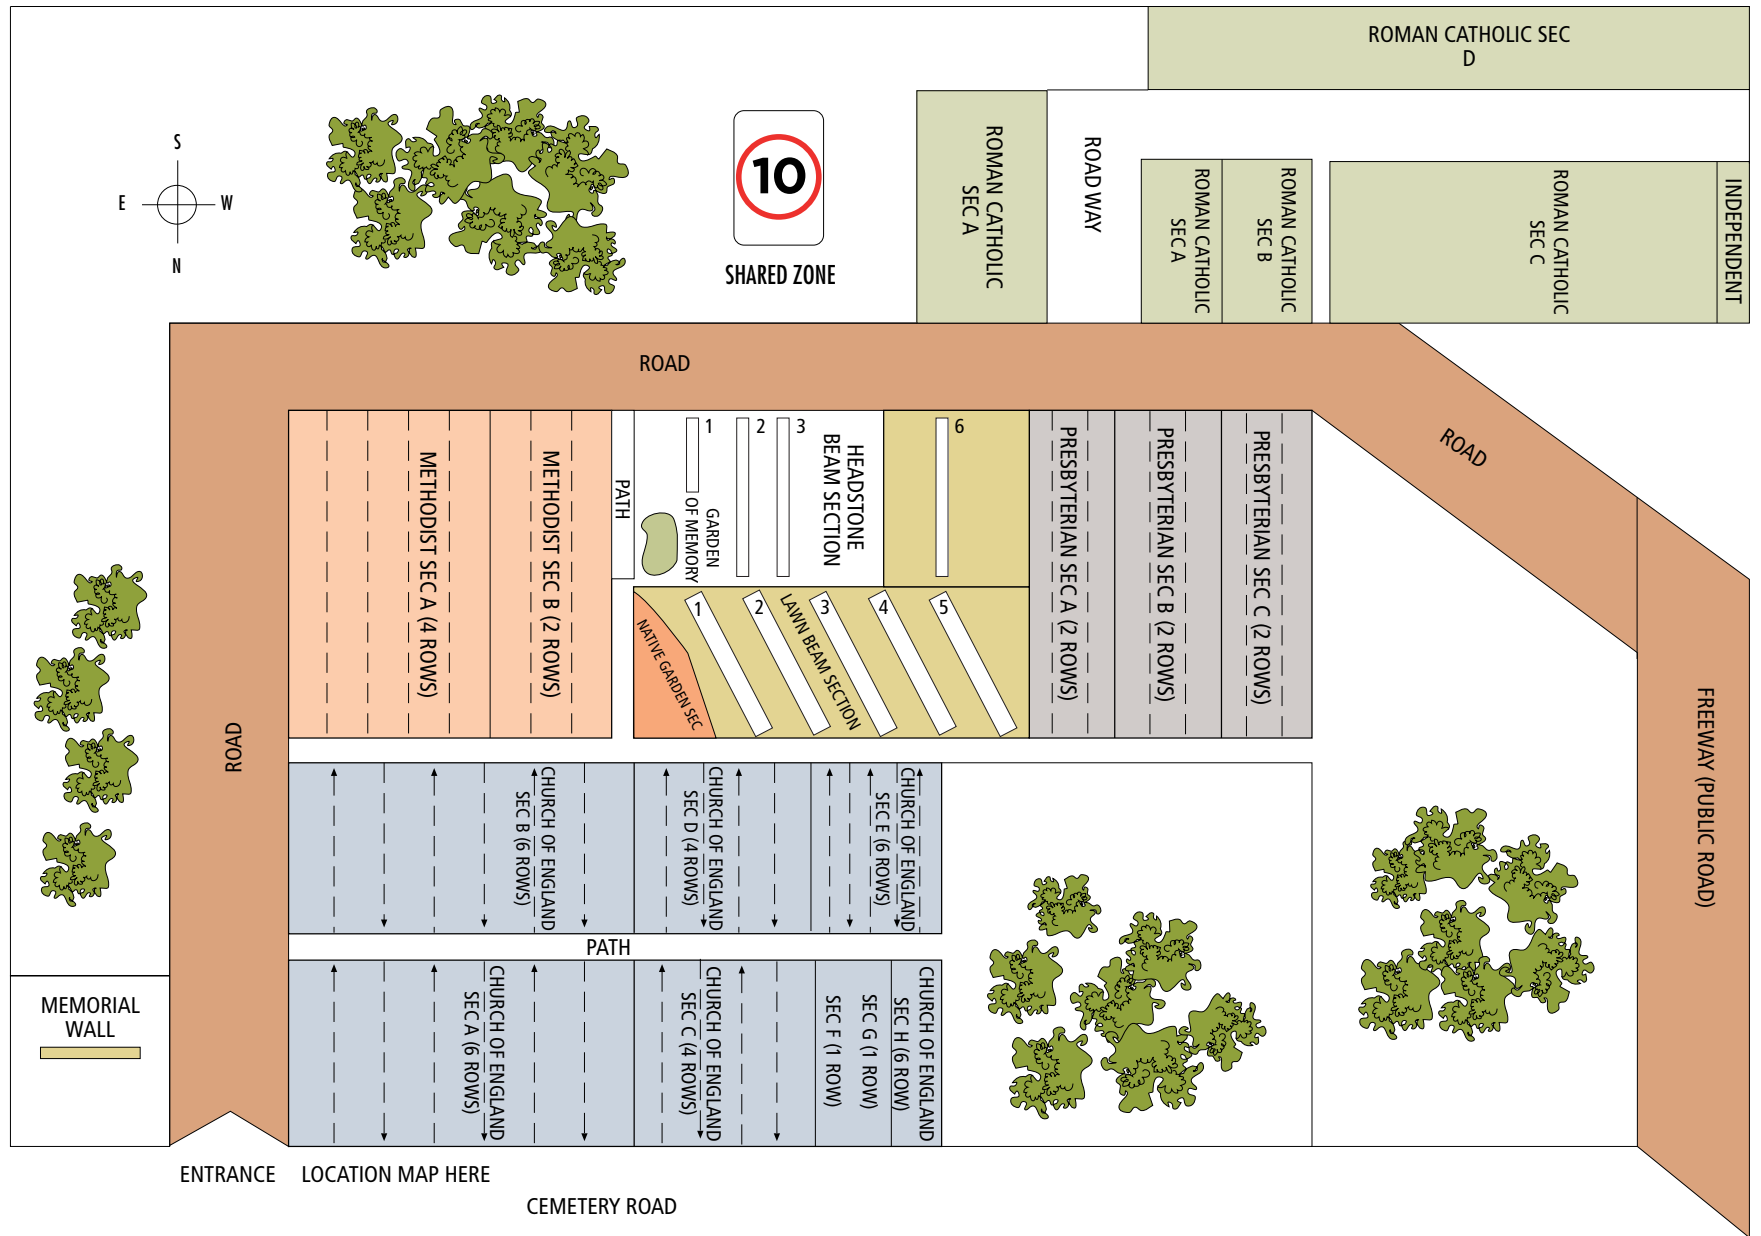

WOLLONGONG  
MEMORIAL GARDENS

SHARED ZONE

# HELENSBURGH CEMETERY